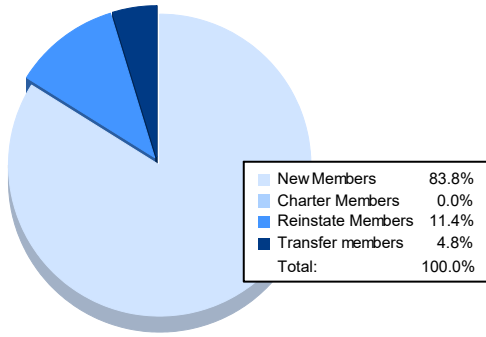

Year	New Clubs	Dropped Clubs	Gain/ Loss Clubs	New Members	Charter Members	Reinstate Members	Transfer Members	Total Member Added	Total Members Dropped	Gain/ Loss Members
2017-2018	4	1	3	139	77	5	4	225	187	38
2018-2019	0	1	-1	94	1	5	6	106	197	-91
2019-2020	0	1	-1	52	1	4	4	61	133	-72
2020-2021	0	0	0	64	2	2	3	71	118	-47
2021-2022	0	1	-1	140	0	19	8	167	158	9
<b>Average</b>	<b>1</b>	<b>1</b>	<b>0</b>	<b>98</b>	<b>16</b>	<b>7</b>	<b>5</b>	<b>126</b>	<b>159</b>	<b>-33</b>

### Membership Composition June 2022 Cumulative