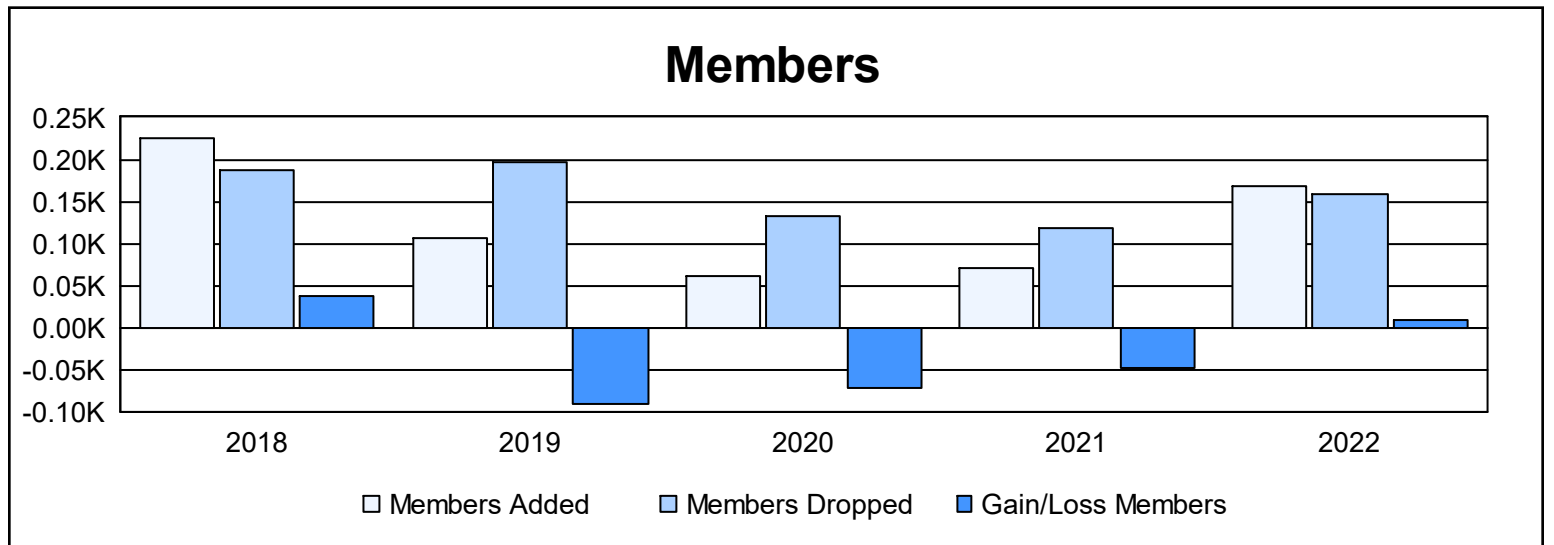

Year	New Clubs	Dropped Clubs	Gain/ Loss Clubs	New Members	Charter Members	Reinstate Members	Transfer Members	Total Member Added	Total Members Dropped	Gain/ Loss Members
2017-2018	4	1	3	139	77	5	4	225	187	38
2018-2019	0	1	-1	94	1	5	6	106	197	-91
2019-2020	0	1	-1	52	1	4	4	61	133	-72
2020-2021	0	0	0	64	2	2	3	71	118	-47
2021-2022	0	1	-1	140	0	19	8	167	158	9
<b>Average</b>	<b>1</b>	<b>1</b>	<b>0</b>	<b>98</b>	<b>16</b>	<b>7</b>	<b>5</b>	<b>126</b>	<b>159</b>	<b>-33</b>

### Membership Composition June 2022 Cumulative