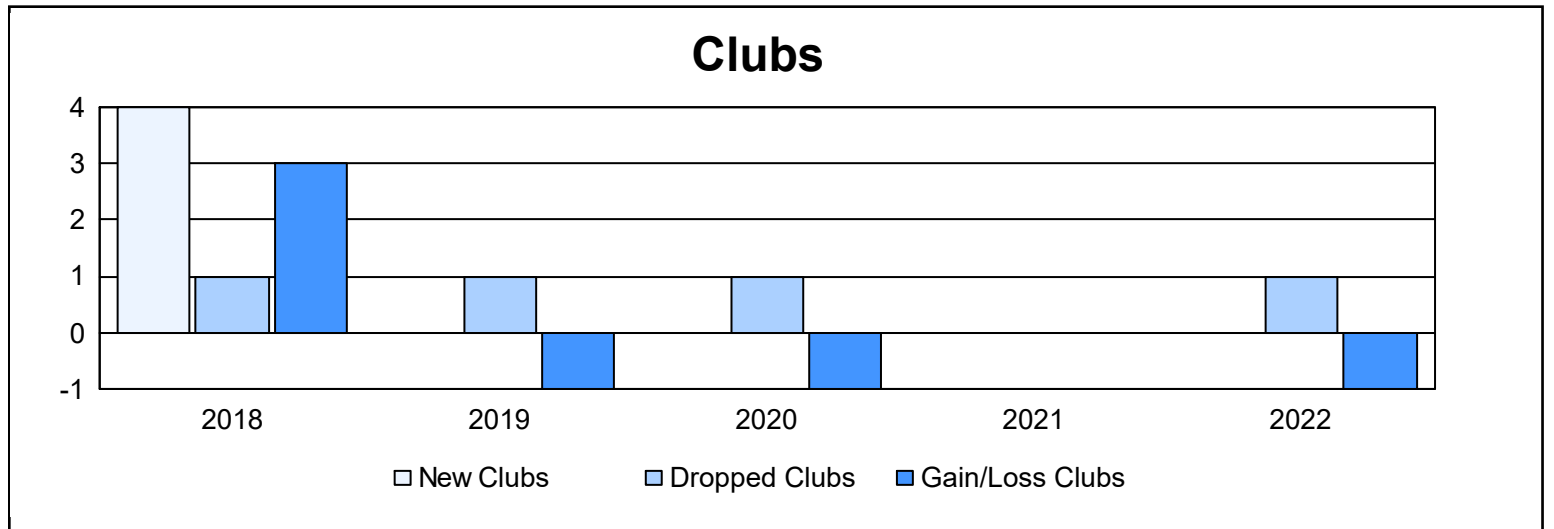

Year	New Clubs	Dropped Clubs	Gain/ Loss Clubs	New Members	Charter Members	Reinstate Members	Transfer Members	Total Member Added	Total Members Dropped	Gain/ Loss Members
2017-2018	4	1	3	139	77	5	4	225	187	38
2018-2019	0	1	-1	94	1	5	6	106	197	-91
2019-2020	0	1	-1	52	1	4	4	61	133	-72
2020-2021	0	0	0	64	2	2	3	71	118	-47
2021-2022	0	1	-1	140	0	19	8	167	158	9
<b>Average</b>	<b>1</b>	<b>1</b>	<b>0</b>	<b>98</b>	<b>16</b>	<b>7</b>	<b>5</b>	<b>126</b>	<b>159</b>	<b>-33</b>

### Membership Composition June 2022 Cumulative